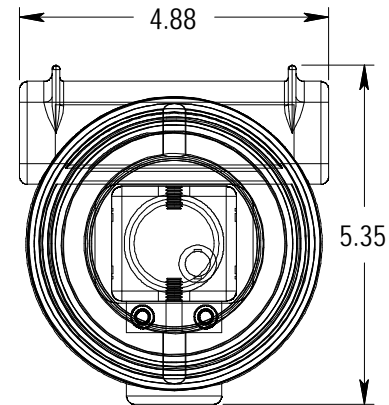

Optional rear covers  
can increase internal  
length by 1.9"

Material: Cast aluminum

Ratings: NEMA3, 4X, 7 & 9

Compliances: NEC

Class I, Groups A, B & C

Class II, Groups E, F & G

Class III

Approvals:

UL Classified Standard 1203

CSA Certified Standard C22.2-30

KEMA 03ATEX2460 U

					Name	Date	Title	
				Created By	ccm	2006/07/18	C4-AC (YK476) Dims	
				Checked By				
				Scale				
				Allison Park Group, Inc. 4091 Route 8, Suite 300 Allison Park, PA 15101 USA Phone +1 (412) 487-8211 Fax +1 (412) 486-3157 www.apgvision.com			Drawing Number	Issue
No	Change	Date	Init				C4-AC	1.0